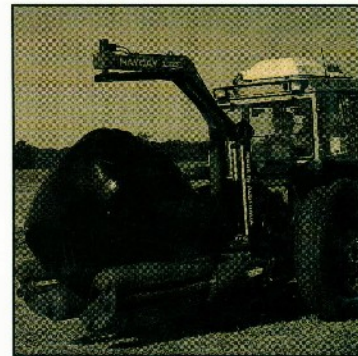

HAYDAY

AUTOWRAP 1500s

Finish The Job In One Go...

 **Self Loading**  **Programmed Wrapping**
 **Automatic Knife Clamp**  **Place Bales On End**

... From The Tractor Seat!

You Oughta Wrap with Autowrap!

More Handling Capabilities

Programmable Wrapping Control
with LED Display

Also available is the Autowrap
1400SQ Square Bale Wrapper

 **Support Skid for Wrapping with Smaller Tractors**

 **500/750mm Pre Stretch Film Device**

 **Film End Secured on Unloading**

 **Overhead Working Light**  **Australian Made**

Bottoms Up !!

Gentle Loading and Unloading

Precise Overlap Control 2+2

SPECIFICATIONS – AUTOWRAP 1500S AUTOWRAP 1400SQ

Weight: 550kg Length: 2.2m Width: 1.6m Height: 2.5m

FRONT or REAR 3 Point Linkage attachment. Hydraulic Flow 30l/min.

Wrap round Bales 1.2 long – Diameters from 1.1m to 1.8m (1500S)

Wrap square Bales 1.2m long – Dimensions from 0.6m to 1.2m (1400SQ)

Due to ongoing product improvement - specifications subject to change without notice.