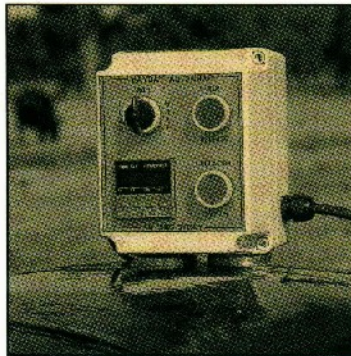

HAYDAY

AUTOWRAP 1500s

Finish The Job In One Go...

 **Self Loading**  **Programmed Wrapping**
 **Automatic Knife Clamp**  **Place Bales On End**

... From The Tractor Seat!

You Oughta Wrap with Autowrap!

More Handling Capabilities

Programmable Wrapping Control
with LED Display

Also available is the Autowrap
1400SQ Square Bale Wrapper

 **Support Skid for Wrapping with Smaller Tractors**

 **500/750mm Pre Stretch Film Device**

 **Film End Secured on Unloading**

 **Overhead Working Light**  **Australian Made**

Bottoms Up !!

Gentle Loading and Unloading

Precise Overlap Control 2+2

SPECIFICATIONS – AUTOWRAP 1500S AUTOWRAP 1400SQ

Weight: 550kg Length: 2.2m Width: 1.6m Height: 2.5m

FRONT or REAR 3 Point Linkage attachment. Hydraulic Flow 30l/min.

Wrap round Bales 1.2 long – Diameters from 1.1m to 1.8m (1500S)

Wrap square Bales 1.2m long – Dimensions from 0.6m to 1.2m (1400SQ)

Due to ongoing product improvement - specifications subject to change without notice.