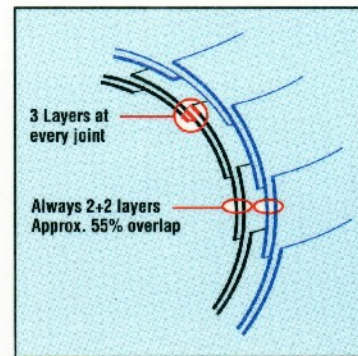

Programmable Wrapping Control
with LED Display

Also available is the Autowrap
1400SQ Square Bale Wrapper

 **Support Skid for Wrapping with Smaller Tractors**

 **500/750mm Pre Stretch Film Device**

 **Film End Secured on Unloading**

 **Overhead Working Light**  **Australian Made**

Bottoms Up !!

Gentle Loading and Unloading

Precise Overlap Control 2+2

SPECIFICATIONS – AUTOWRAP 1500S AUTOWRAP 1400SQ

Weight: 550kg Length: 2.2m Width: 1.6m Height: 2.5m

FRONT or REAR 3 Point Linkage attachment. Hydraulic Flow 30l/min.

Wrap round Bales 1.2 long – Diameters from 1.1m to 1.8m (1500S)

Wrap square Bales 1.2m long – Dimensions from 0.6m to 1.2m (1400SQ)

Due to ongoing product improvement - specifications subject to change without notice.