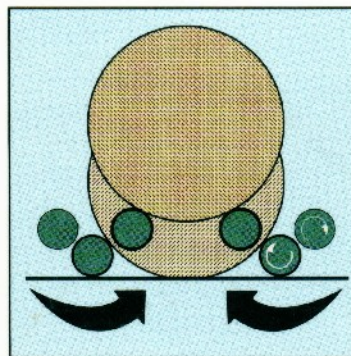

Programmable Wrapping Control
with LED Display

Also available is the Autowrap
1400SQ Square Bale Wrapper

 **Support Skid for Wrapping with Smaller Tractors**

 **500/750mm Pre Stretch Film Device**

 **Film End Secured on Unloading**

 **Overhead Working Light**  **Australian Made**

Bottoms Up !!

Gentle Loading and Unloading

Precise Overlap Control 2+2

SPECIFICATIONS – AUTOWRAP 1500S AUTOWRAP 1400SQ

Weight: 550kg Length: 2.2m Width: 1.6m Height: 2.5m

FRONT or REAR 3 Point Linkage attachment. Hydraulic Flow 30l/min.

Wrap round Bales 1.2 long – Diameters from 1.1m to 1.8m (1500S)

Wrap square Bales 1.2m long – Dimensions from 0.6m to 1.2m (1400SQ)

Due to ongoing product improvement - specifications subject to change without notice.