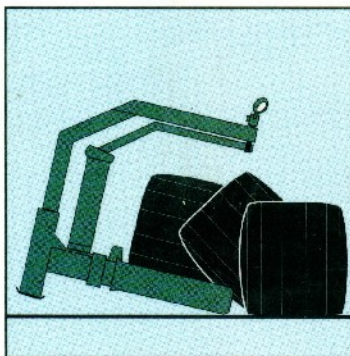

Programmable Wrapping Control
with LED Display

Also available is the Autowrap
1400SQ Square Bale Wrapper

 **Support Skid for Wrapping with Smaller Tractors**

 **500/750mm Pre Stretch Film Device**

 **Film End Secured on Unloading**

 **Overhead Working Light**  **Australian Made**

Bottoms Up !!

Gentle Loading and Unloading

Precise Overlap Control 2+2

SPECIFICATIONS – AUTOWRAP 1500S AUTOWRAP 1400SQ

Weight: 550kg Length: 2.2m Width: 1.6m Height: 2.5m

FRONT or REAR 3 Point Linkage attachment. Hydraulic Flow 30l/min.

Wrap round Bales 1.2 long – Diameters from 1.1m to 1.8m (1500S)

Wrap square Bales 1.2m long – Dimensions from 0.6m to 1.2m (1400SQ)

Due to ongoing product improvement - specifications subject to change without notice.